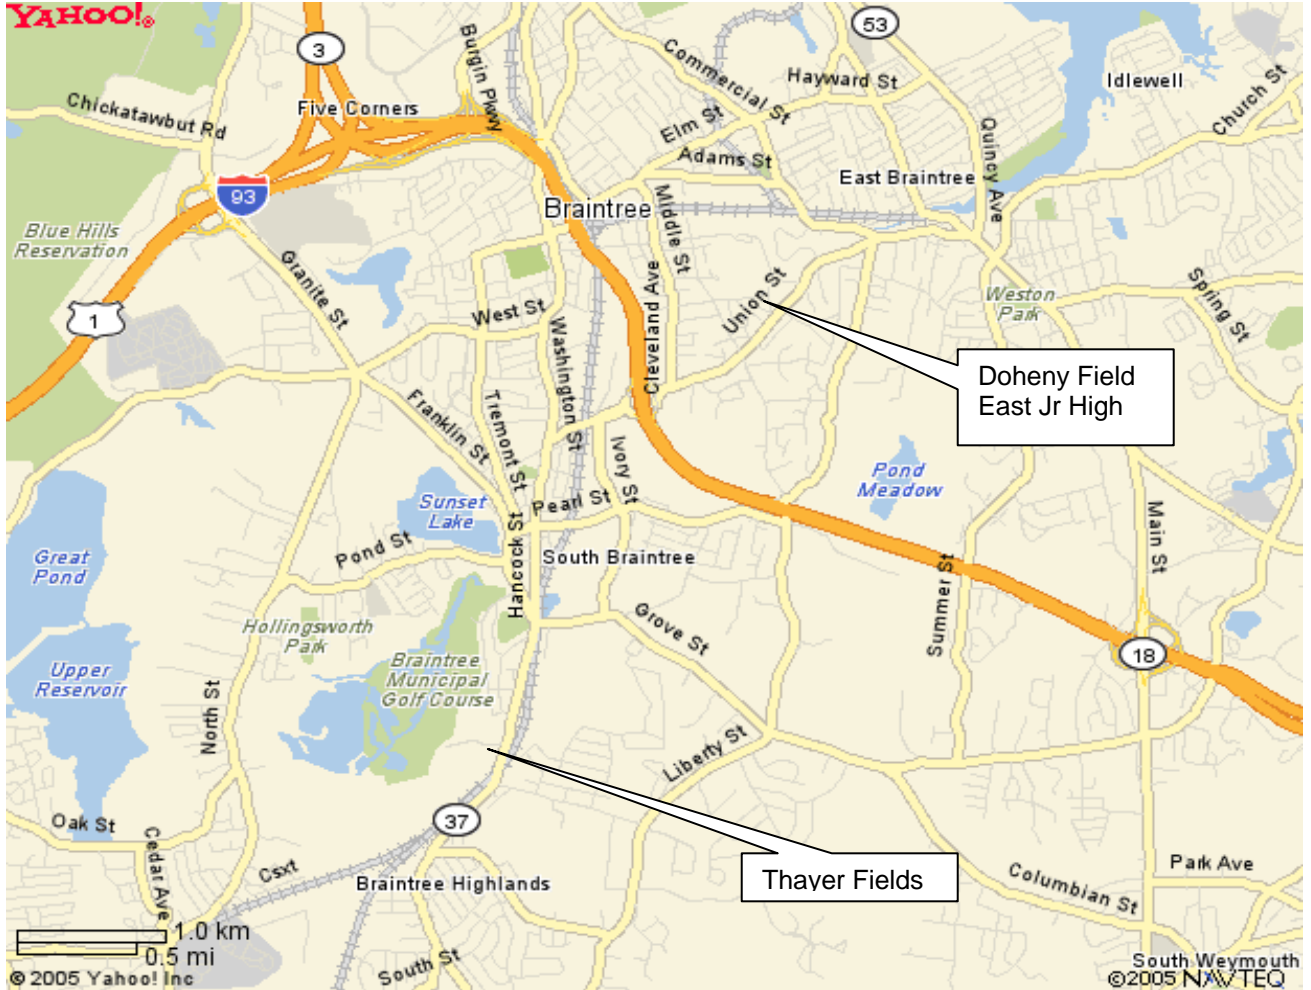

## Braintree – East Jr High School and Thayer Fields

### Doheny Field – East Jr High

**From Route 3 North or South:** Take Exit 17 (Union Street.) Travel around the rotary upon leaving Route 3 and take Union Street North. Travel about 0.7 miles and turn left onto Hillside Road. Travel about 0.5 miles and East Jr High School will be at the top of the hill. The fields are behind the school.

**GPS: N42°13.23' W70°59.15'**

### Thayer Fields – Thayer Academy South Athletic Campus - 1535 Washington Street, Braintree

**From Route 3 North or South:** Take Exit 17 (Union Street.) Travel around the rotary upon leaving Route 3 and take Union Street South. Go thru the traffic light up the hill to the 2nd light and take a left onto Washington St. Stay on Washington St. thru 4 lights, (at 3rd light Washington St. becomes Hancock St.) At the 4th light stay straight. This is now Route 37 south. About 1/2 mile after the light, on the right is the South Braintree Office Park (sign is green), take that entrance, the fields and parking are on the left.