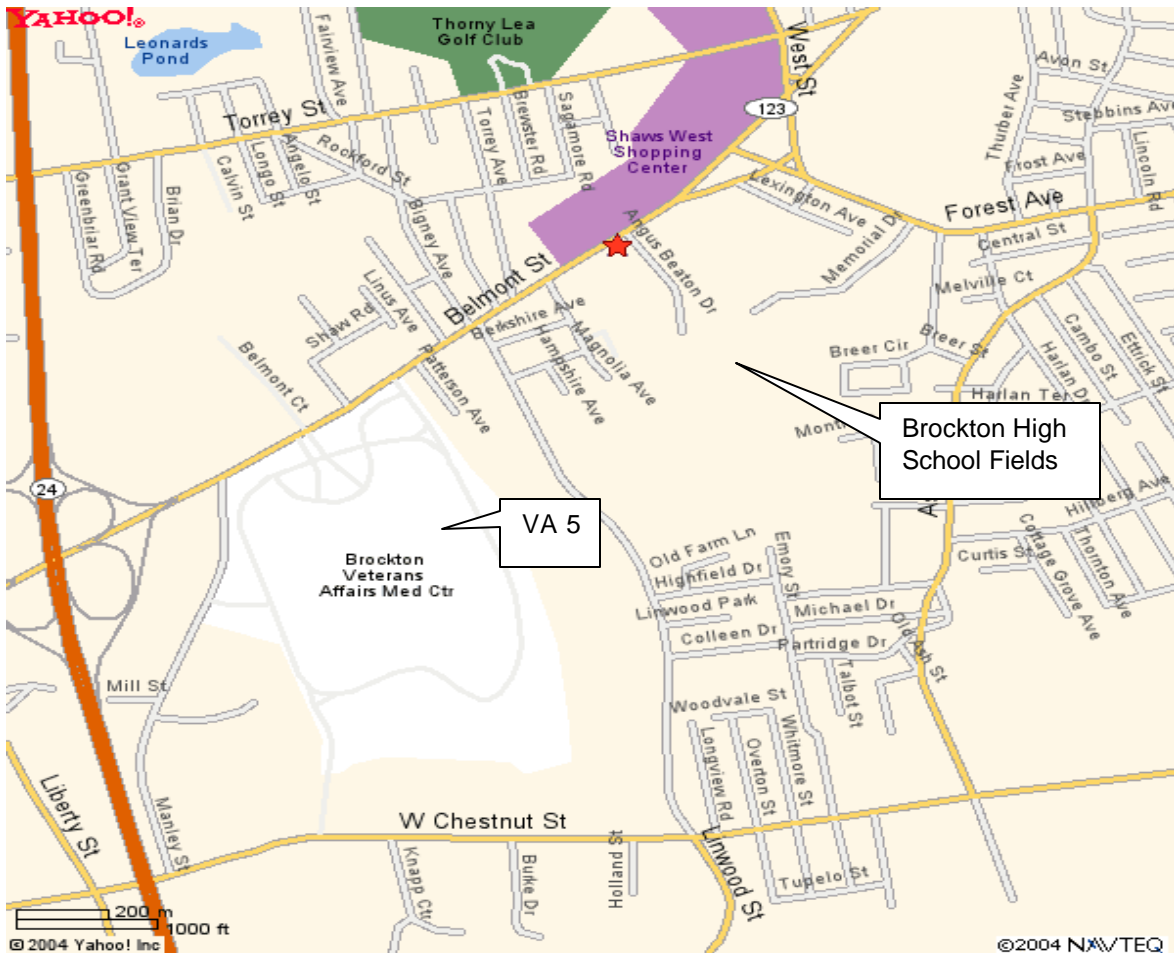

Brockton Fields

Driving Directions:

From Route 24 North or South:

Brockton High School Fields - Take Exit 17 (Route 123 East – Belmont Street.) At the third set of traffic lights (Friendly's Restaurant is on the right and Stop and Shop is on the left) turn right onto Angus Beaton Drive which is the entrance to Brockton High School. Drive through the parking lot past the High School to the Ice Skating Rink which is behind the school. Brockton High School Fields 1, 2 & 3 are behind the Ice Skating Rink. Marciano Stadium is to the left of the Ice Skating Rink.

VA Fields - Take Exit 17 (Route 123 East – Belmont Street.) At the second set of traffic lights will be the entrance to the VA Hospital. Turn right into the hospital and go to the stop sign. Left at the stop sign and go around the complex till you see the soccer fields on the right. Take the driveway past the fields for parking.

GPS: N42°04.24' W17°02.60'