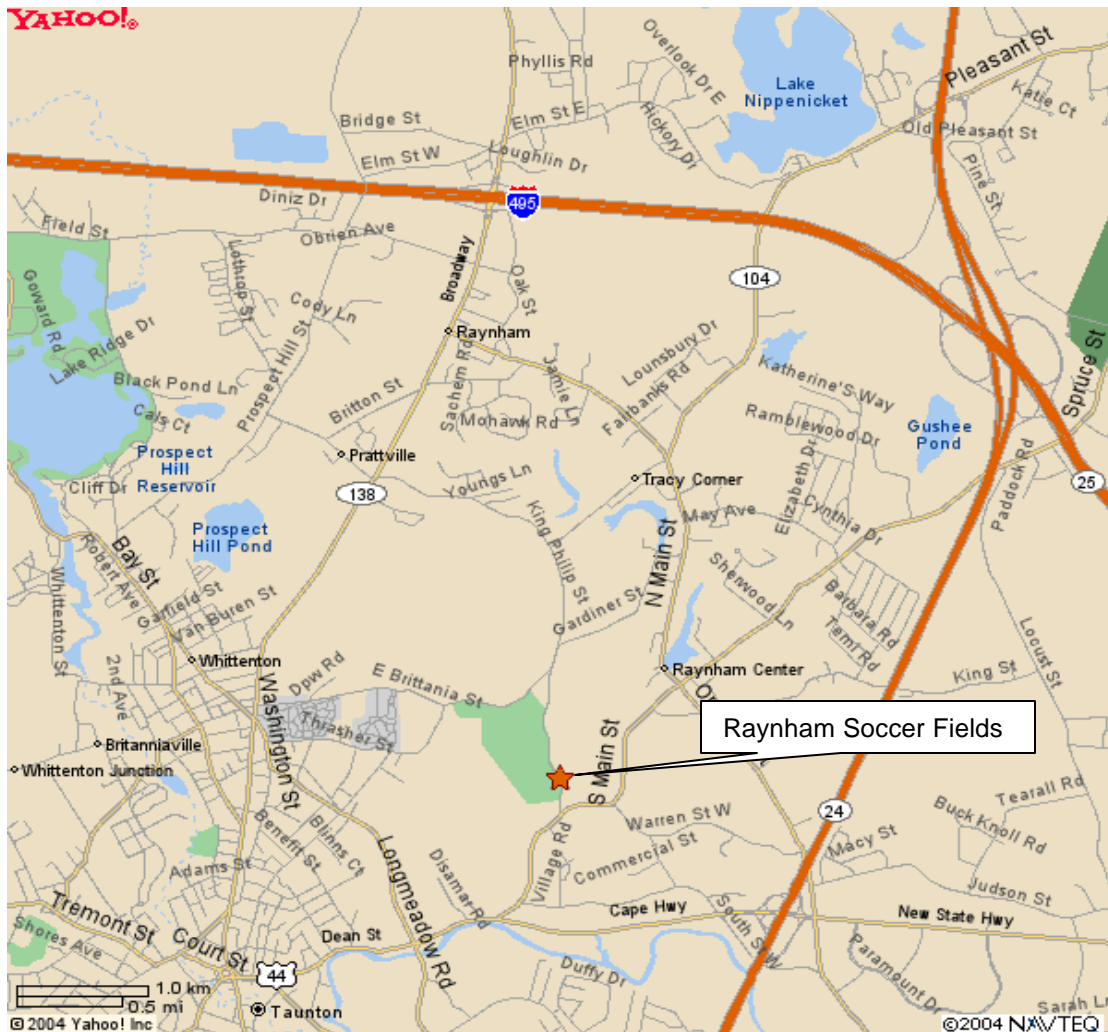

## Raynham – Borden Colony Complex

### Directions, to Borden Colony Athletic Complex

**From Route 138:** Route 138 south after Rte 495 take a left onto Center Street after the Texaco station. Follow to the intersection of Rte 104 and Mill Street. Take a right onto Mill St. At the end of Mill St., take a left onto King Phillip St. The soccer fields will be on the right hand side after passing the town barn, the town landfill and a baseball field.

**From Route 24 & Route 104:** Take Route 104 west towards Taunton. Follow to the intersection of Rte 104 and Mill Street. Follow directions above.

Visit [www.rayhamsoccer.com](http://www.rayhamsoccer.com) for more information.