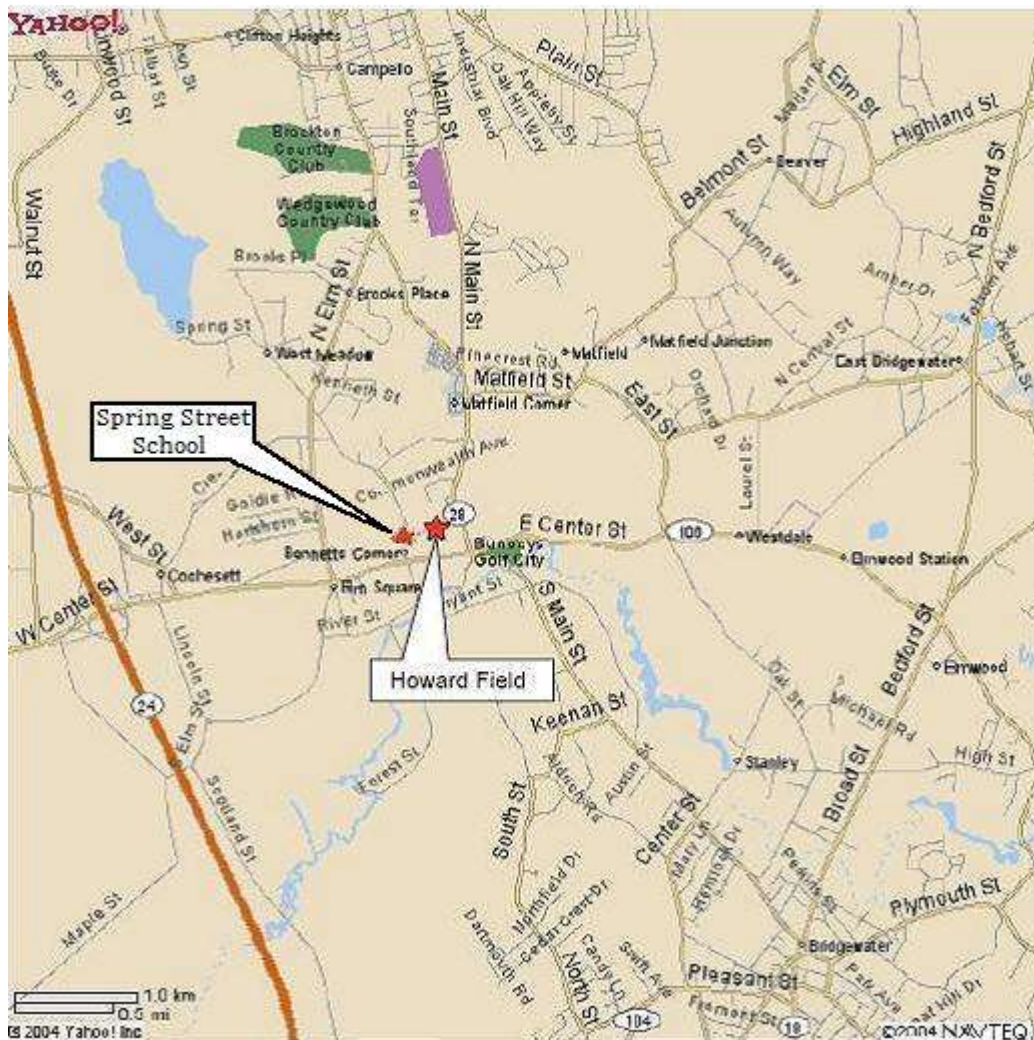

WEST BRIDGEWATER

Driving Directions:

HOWARD SCHOOL U12 +,

From Route 24 North or South: Take Exit 16 (Route 106 East) travel about 1.5 miles To Howard street. (Howard Street is just past West Bridgewater high School on the left) Turn left on Howard Street and go about 0.5 miles. The field is on the right Side of the road.

Howard Elementary School

70 Howard Street

West Bridgewater, MA 02379

GPS: N42°01.27' W71°00.64'

SPRING STREET SCHOOL U8 - U10,

From Route 24 North or South: Take Exit 16 (Route 106 East) travel about 1.5 miles To Howard Street turn left and go about 0.3 mile to Spring Street turn left the Spring Street School is on the left. The field is on the left side of the School.

Spring Street School

2 Spring Street

West Bridgewater, MA 02379

GPS: N42° 1.2332', W071° 0.8604'